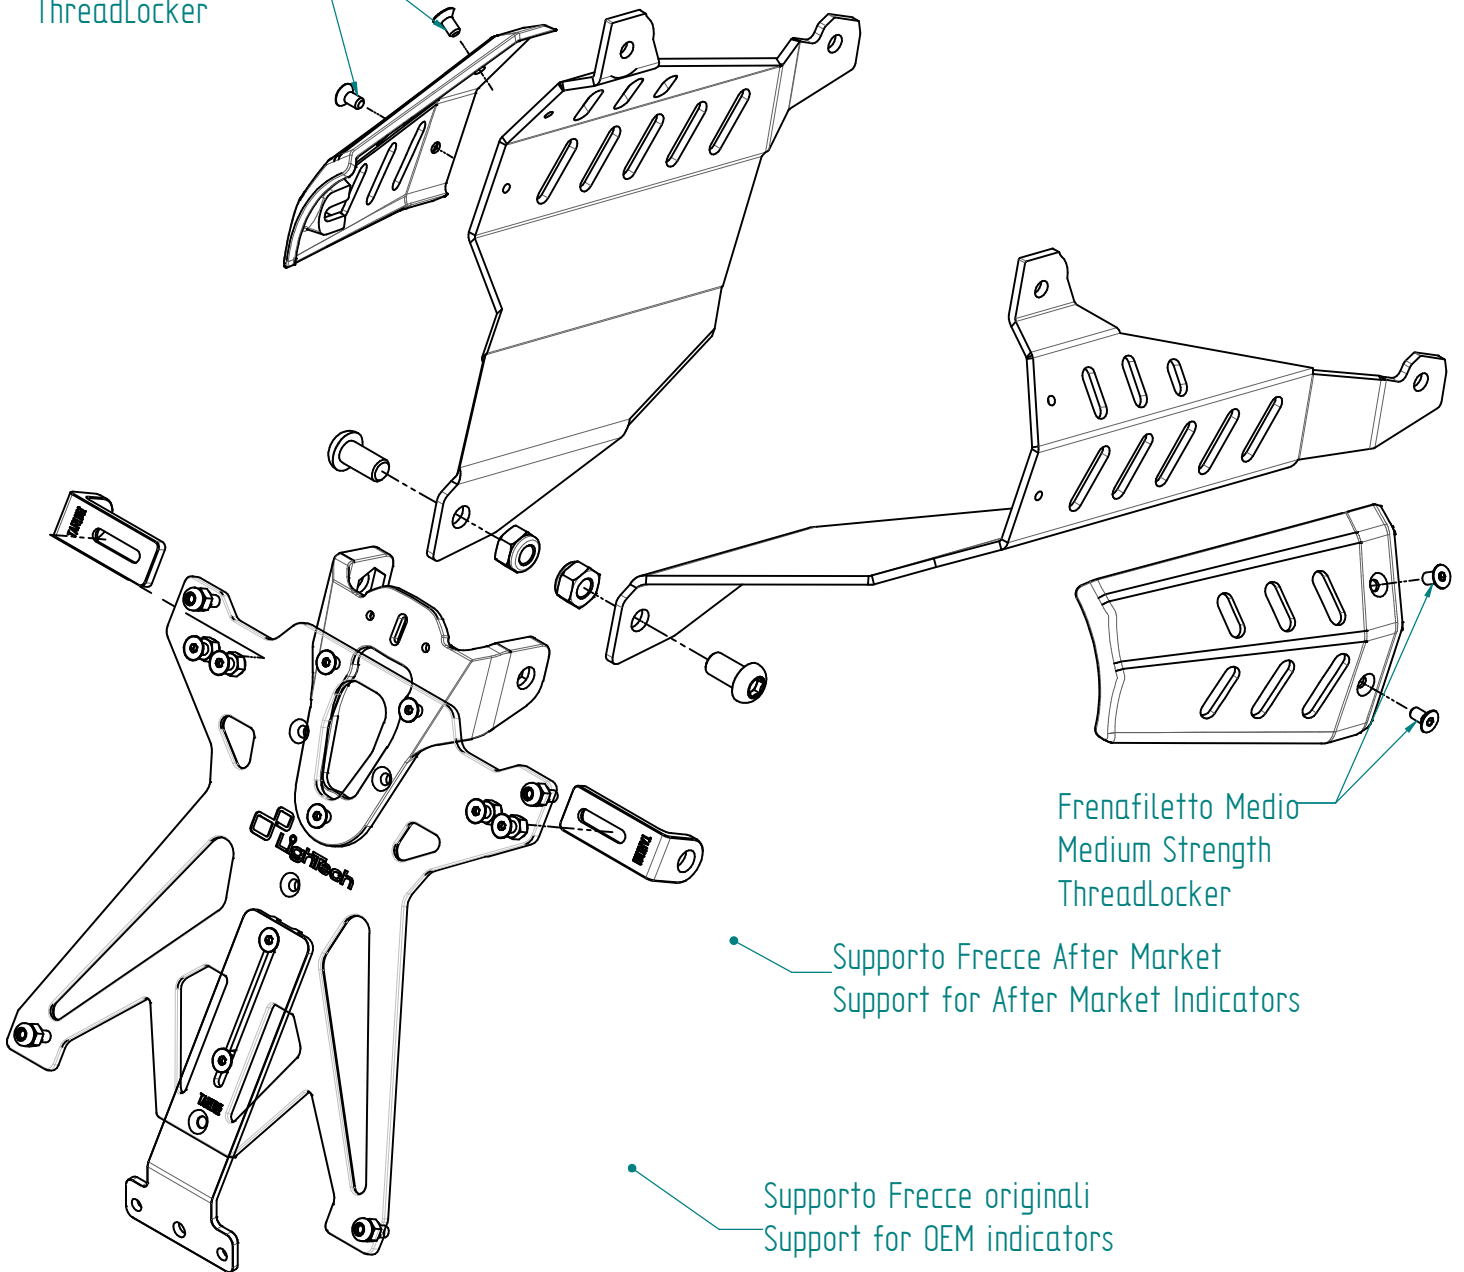

DA PROVARE

Frenafiletto Medio
Medium Strength
ThreadLocker

Frenafiletto Medio
Medium Strength
ThreadLocker

Supporto Freccette After Market
Support for After Market Indicators

Supporto Freccette originali
Support for OEM indicators