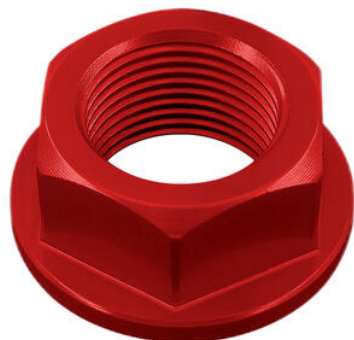

€ 122,00

-
- OBT009NER **Rear Support Bracket For Large/Small Fluid Reservoir**

- Black

€ 10,98

• FRE925NER **Sequential Indicators (Pair Of Homologated E8 Led Turn Signals)**

• Black

€ 58,56

• FRE933NER **Sequential Indicators (Pair Of Homologated E8...Led Turn Signals)**

• Black

€ 63,44

• D010NER
• D010ORO
• D010ROS
• D010SIL
• D010COB

Special Nut20 X 1,50 Ergal

• Black
• Gold
• Red
• Silver
• Cobalt

€ 26,11

• D001NER
• D001ORO
• D001ROS
• D001SIL
• D001COB

Special Nut25 X 1,50 Ergal

• Black
• Gold
• Red
• Silver
• Cobalt

€ 26,11

• TCAAP004B **Steering Block for Aprilia Plate**
TCAAP003/TCAAP004

• Natural

€ 108,58

• **Steering Plate Aprilia RSV4 (Factory)**
TCAAP003NER

• Black

€ 427,00

• **Steering Plate Aprilia RSV4 (RF/RR)**
TCAAP004NER

• Black

€ 427,00

• OBT003NER **Support For OBT006/OBT007 Fluid**
Reservoir

• Black

€ 29,28

- SCV003NER
- SCV003ORO
- SCV003ROS
- SCV003SIL
- SCV003COB

Swing Arm Spools M6 Cp