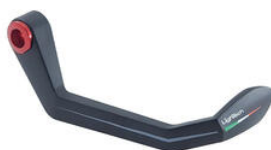

€ 148,11

- **Brake Lever Guard - Carbon-**
- ISS115RCNER **Wheelbase L=132 Mm**
- ISS115RCORO
- ISS115RCROS
- ISS115RCSIL
- ISS115RCCOB
- ISS115RCVER
- ISS115RCARA

- Black
- Gold
- Red
- Silver
- Cobalt
- Green
- Orange

€ 213,74

- ISS200RTNER **Brake Lever Protection Assembly**
- ISS200RTORO
- ISS200RTROS
- ISS200RTCOT
- ISS200RTVER
- ISS200RTARA

- Black
- Gold
- Red
- Cobalt
- Green
- Orange

€ 88,45

- CAP001NER **Cap for Handlebar Balancers and Swing Arm Spools**
- CAP001ORO
- CAP001ROS
- CAP001SIL
- CAP001COB
- CAP001VER
- CAP001ARA