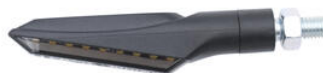

• Black
• Gold
• Red
• Silver
• Cobalt
• Green

€ 31,72

• FRE937NER **turn signals + front white light (Homologated E... Led Turn Signals)**

• Black

€ 53,68

• FRE934NER **turn signals + front white light (Homologated E... Led Turn Signals)**