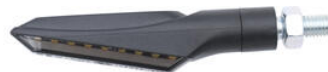

• FRE937NER **turn signals + front white light (Homologated E... Led Turn Signals)**

• Black

€ 53,68

• FRE934NER **turn signals + front white light (Homologated E... Led Turn Signals)**

• Black

€ 64,42