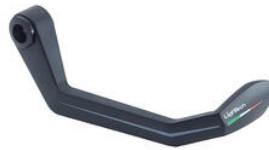

- Black
- Gold
- Red
- Silver
- Cobalt
- Green
- Orange

€ 148,11

- ISS119LANER **Aluminum Clutch Lever Guard - Axle**
- ISS119LAORO **Base 132 mm / Anodized Guard end**
- ISS119LAROS
- ISS119LASIL
- ISS119LACOB
- ISS119LAVER
- ISS119LAARA

- Black
- Gold
- Red
- Silver
- Cobalt
- Green
- Orange

€ 148,11

- ISS115RCNER **Brake Lever Guard - Carbon-**
- **Wheelbase L=132 Mm**

- ISS115RCORO
- 
- ISS115RCROS
- ISS115RCSIL
- 
- ISS115RCCOB
- ISS115RCVER
- ISS115RCARA

- Black
- Gold
- Red
- Silver
- Cobalt
- Green
- Orange

€ 213,74

- ISS200RTNER **Brake Lever Protection Assembly**
- 

- ISS200RTORO
- ISS200RTROS
- ISS200RTCOB
- ISS200RTVER
- ISS200RTARA

- Black
- Gold
- Red
- Cobalt
- Green
- Orange