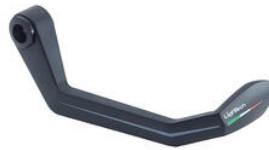

- Black
- Gold
- Red
- Silver
- Cobalt
- Green
- Orange

€ 148,11

- ISS119LANER **Aluminum Clutch Lever Guard - Axle**
- ISS119LAORO **Base 132 mm / Anodized Guard end**
- ISS119LAROS
- ISS119LASIL
- ISS119LACOB
- ISS119LAVER
- ISS119LAARA

- Black
- Gold
- Red
- Silver
- Cobalt
- Green
- Orange

€ 148,11

- ISS115RCNER **Brake Lever Guard - Carbon-**
- **Wheelbase L=132 Mm**

- ISS115RCORO
-
- ISS115RCROS
- ISS115RCSIL
-
- ISS115RCCOB
- ISS115RCVER
- ISS115RCARA

- Black
- Gold
- Red
- Silver
- Cobalt
- Green
- Orange

€ 213,74

- ISS200RTNER **Brake Lever Protection Assembly**
-

- ISS200RTORO
- ISS200RTROS
- ISS200RTCOB
- ISS200RTVER
- ISS200RTARA

- Black
- Gold
- Red
- Cobalt
- Green
- Orange