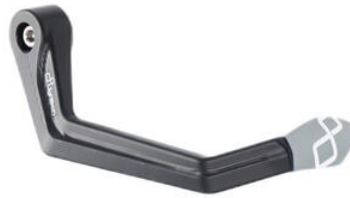

€ 53,07

• **Aluminium Protection Water Pump
Cover**

• Black

€ 123,59

- ISS113RANER **Aluminum Brake Lever Guard - Axle**
- **Base 132 mm / Anodized Guard end**

- ISS113RAORO
- ISS113RAROS
- ISS113RASIL
- ISS113RACOB
- ISS113RAVER
- ISS113RAARA

- Black
- Gold
- Red
- Silver
- Cobalt
- Green
- Orange

€ 148,11

- ISS114LANER **Aluminum Clutch Lever Guard - Axle**
- ISS114LAORO **Base 148 mm / Anodized Guard end**

- ISS114LAROS
- ISS114LASIL
- ISS114LACOB
- ISS114LAVER
- ISS114LAARA