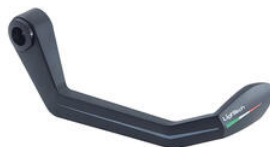

- **Brake Lever Protection Assembly**

- ISS200RTNER
- •
- ISS200RTORO
- •
- ISS200RTROS
- •
- ISS200RTCOCB
- •
- ISS200RTVER
- •
- ISS200RTARA

- Black
- Gold
- Red
- Cobalt
- Green
- Orange

€ 88,45