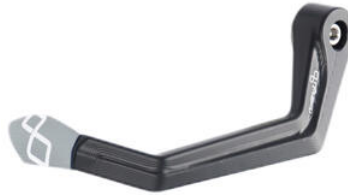

- Black
- Gold
- Red
- Silver
- Cobalt
- Green

€ 46,12

- KTM418 Aluminium /Metal Handlebar Balancers "400 Series" for Ducati

- Black

€ 33,43

- Aluminium Brake Lever Guard - Axle
- ISS120RANER Base 148 mm / Anodized Guard end
-
- ISS120RAORO
-
- ISS120RAROS
- ISS120RASIL
-
- ISS120RACOB
-
- ISS120RAVER
-
- ISS120RAARA

- Black
- Gold
- Red
- Silver
- Cobalt
- Green
- Orange

€ 148,11

- KTM318NER Aluminium Handlebar Balancers
- KTM318ROS "300 Series" for Ducati

- Black
- Red

€ 51,00

- **Aluminum Brake Lever Guard - Axle**

- ISS113RANER
-
- ISS113RAORO
-
- ISS113RAROS
- ISS113RASIL
-
- ISS113RACOB
-
- ISS113RAVER
-
- ISS113RAARA

- Black
- Gold
- Red
- Silver
- Cobalt
- Green
- Orange

€ 148,11

- **Aluminum Clutch Lever Guard - Axle**

- ISS114LANER
-
- ISS114LAORO
-
- ISS114LAROS
- ISS114LASIL
-
- ISS114LACOB
-
- ISS114LAVER
-
- ISS114LAARA