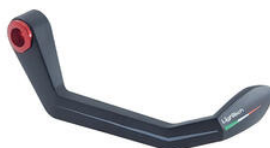

- Black
- Gold
- Red
- Cobalt
- Green
- Orange

€ 88,45

- CAP001NER **Cap for Handlebar Balancers and**
- CAP001ORO **Swing Arm Spools**
- CAP001ROS
- CAP001SIL
- CAP001COB
- CAP001VER
- CAP001ARA