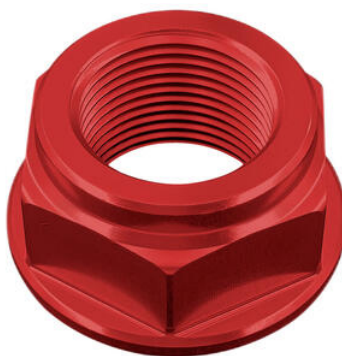

- Black
- Gold
- Red
- Silver
- Cobalt
- Green

€ 69,78

---

• OBT009NER **Rear Support Bracket For Large/Small Fluid Reservoir**

• Black

€ 10,98

• D018NER **Special Nut22 X 1,50 Ergal for Yamaha, Honda, Suzuki**  
• D018ORO  
• D018ROS  
• D018SIL  
• D018COB

• Black  
• Gold  
• Red  
• Silver  
• Cobalt

€ 29,04

• OBT003NER **Support For OBT006/OBT007 Fluid Reservoir**

• Black

€ 29,28

• SCV004NER **Swing Arm Spools M8 Cp**  
• SCV004ORO  
• SCV004ROS  
• SCV004SIL  
• SCV004COB  
• SCV004VER