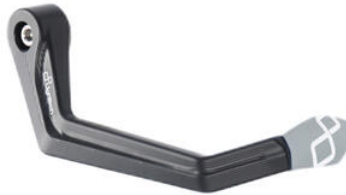

# Items for Honda - CBR1000RR

Code	Item	Picture	Colors	Price
• KPL306	<b>Adaptor Kit For Lever Guard Ø 18-19,5 for Honda</b>		• Black	€ 33,43
• KTM206NER • KTM206ORO • KTM206ROS • KTM206SIL • KTM206COB • KTM206VER • KTM206ARA	<b>Aluminium /Metal Handlebar Balancers "200 Series" for Honda</b>		• Black • Gold • Red • Silver • Cobalt • Green • Orange	€ 46,12
• KTM406	<b>Aluminium /Metal Handlebar Balancers "400 Series" for Honda</b>	 <p><b>KTM400</b></p> <p>I Tappi devono essere ordinati a parte. Caps must be ordered separately</p> 	• Black	€ 33,43
• ISS120RANER • ISS120RAORO • ISS120RAROS • ISS120RASIL • ISS120RACOB • ISS120RAVER • ISS120RAARA	<b>Aluminium Brake Lever Guard - Axle Base 148 mm / Anodized Guard end</b>		• Black • Gold • Red • Silver • Cobalt • Green • Orange	€ 148,11

- KTM306NER **Aluminium Handlebar Balancers**
- KTM306ORO **"300 Series" for Honda**
- KTM306ROS
- KTM306SIL
- KTM306COB

- Black
- Gold
- Red
- Silver
- Cobalt

€ 51,00

- **Aluminum Brake Lever Guard - Axle**
- ISS113RANER **Base 132 mm / Anodized Guard end**
- 
- ISS113RAORO
- 
- ISS113RAROS
- ISS113RASIL
- 
- ISS113RACOB
- 
- ISS113RAVER
- 
- ISS113RAARA

- Black
- Gold
- Red
- Silver
- Cobalt
- Green
- Orange

€ 148,11

- **Aluminum Clutch Lever Guard - Axle**
- ISS114LANER **Base 148 mm / Anodized Guard end**
- 
- ISS114LAORO
- 
- ISS114LAROS
- ISS114LASIL
- 
- ISS114LACOB
- 
- ISS114LAVER
- 
- ISS114LAARA

- Black
- Gold
- Red
- Silver
- Cobalt
- Green
- Orange

€ 148,11

- **Aluminum Clutch Lever Guard - Axle**
- ISS119LANER **Base 132 mm / Anodized Guard end**
- 
- ISS119LAORO
- 
- ISS119LAROS
- ISS119LASIL
- 
- ISS119LACOB
- 
- ISS119LAVER
- 
- ISS119LAARA