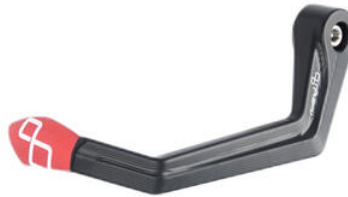

- Black € 148,11
- Gold
- Red
- Silver
- Cobalt
- Green
- Orange

- KTM304NER **Aluminium Handlebar Balancers "300 Series" for Kawasaki, CF Moto**
- KTM304ROS
- KTM304VER

- Black € 51,00
- Red
- Green

- **Aluminum Brake Lever Guard - Axle Base 132 mm / Anodized Guard end**
- ISS113RANER
- 
- ISS113RAORO
- 
- ISS113RAROS
- ISS113RASIL
- 
- ISS113RACOB
- 
- ISS113RAVER
- 
- ISS113RAARA

- Black € 148,11
- Gold
- Red
- Silver
- Cobalt
- Green
- Orange

- **Aluminum Clutch Lever Guard - Axle**  
ISS114LANER **Base 148 mm / Anodized Guard end**

- ISS114LAORO
- ISS114LAROS
- ISS114LASIL
- ISS114LACOB
- ISS114LAVER
- ISS114LAARA

- Black
- Gold
- Red
- Silver
- Cobalt
- Green
- Orange

€ 148,11

- **Aluminum Clutch Lever Guard - Axle**  
ISS119LANER **Base 132 mm / Anodized Guard end**

- ISS119LAORO
- ISS119LAROS
- ISS119LASIL
- ISS119LACOB
- ISS119LAVER
- ISS119LAARA

- Black
- Gold
- Red
- Silver
- Cobalt
- Green
- Orange

€ 148,11

- **Brake Lever Guard - Carbon-**  
ISS115RCNER **Wheelbase L=132 Mm**

- ISS115RCORO
- ISS115RCROS
- ISS115RCSIL
- ISS115RCCOB
- ISS115RCVER
- ISS115RCARA