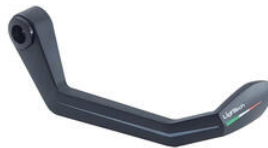

- Black
- Gold
- Red
- Silver
- Cobalt
- Green
- Orange

€ 148,11

- **Aluminum Clutch Lever Guard - Axle**  
ISS119LANER **Base 132 mm / Anodized Guard end**

- ISS119LAORO
- ISS119LAROS
- ISS119LASIL
- ISS119LACOB
- ISS119LAVER
- ISS119LAARA

- Black
- Gold
- Red
- Silver
- Cobalt
- Green
- Orange

€ 148,11

- **Brake Lever Guard - Carbon-**  
ISS115RCNER **Wheelbase L=132 Mm**

- ISS115RCORO
- ISS115RCROS
- ISS115RCSIL
- ISS115RCCOB
- ISS115RCVER
- ISS115RCARA

- Black
- Gold
- Red
- Silver
- Cobalt
- Green
- Orange

€ 213,74

- **Brake Lever Protection Assembly**

- ISS200RTNER
- ISS200RTORO
- ISS200RTROS
- ISS200RTCOB
- ISS200RTVER
- ISS200RTARA

- Black
- Gold
- Red
- Cobalt
- Green
- Orange