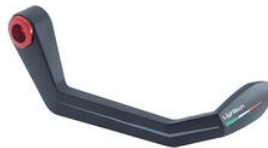

- ISS119LAORO
- ISS119LAROS
- ISS119LASIL
- ISS119LACOB
- ISS119LAVER
- ISS119LAARA

- Black
- Gold
- Red
- Silver
- Cobalt
- Green
- Orange

€ 148,11

- **Brake Lever Guard - Carbon-**
ISS115RCNER **Wheelbase L=132 Mm**

- ISS115RCORO
- ISS115RCROS
- ISS115RCSIL
- ISS115RCCOB
- ISS115RCVER
- ISS115RCARA

- Black
- Gold
- Red
- Silver
- Cobalt
- Green
- Orange

€ 213,74

- **Brake Lever Protection Assembly**

- ISS200RTNER
- ISS200RTORO
- ISS200RTROS
- ISS200RTCOB
- ISS200RTVER
- ISS200RTARA

- Black
- Gold
- Red
- Cobalt
- Green
- Orange

€ 88,45

- **Cap for Handlebar Balancers and**
CAP001NER **Swing Arm Spools**

- CAP001ORO
- CAP001ROS
- CAP001SIL
- CAP001COB
- CAP001VER
- CAP001ARA

- Black
- Gold
- Red
- Silver
- Cobalt
- Green
- Orange