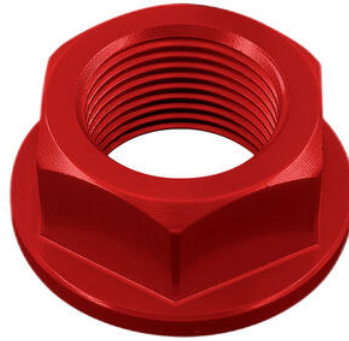

• FTP009SIL **Passenger Pegs Footrest Adapters Ø6 (Couple)**

• Silver

€ 40,50

• PFK **Plaque X Direction Indicator Kawasaki 4 Pz**

• Black

€ 17,57

• **Rear Support Bracket For Large/Small Fluid Reservoir**
OBT009NER

• Black

€ 10,98

• **Sequential Indicators (Pair Of Homologated E8 Led Turn Signals)**
FRE925NER

• Black

€ 58,56

• STEKA205 Shock-Absorbing Frame Sliders Kit

• Black

€ 104,80

• D010NER Special Nut20 X 1,50 Ergal
• D010ORO
• D010ROS
• D010SIL
• D010COB

• Black
• Gold
• Red
• Silver
• Cobalt

€ 26,11

• D003NER Special Nut24 X 1,50 Ergal
• D003ORO
• D003ROS
• D003SIL
• D003COB

• Black
• Gold
• Red
• Silver
• Cobalt