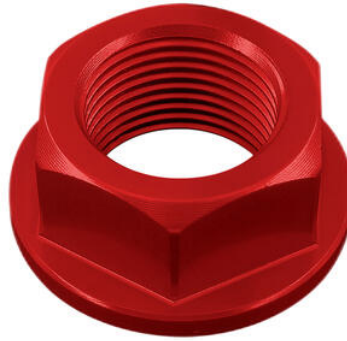

• FRE925NER **Sequential Indicators (Pair Of Homologated E8 Led Turn Signals)**

• Black

€ 58,56

• STEKA206 **Shock-Absorbing Frame Sliders Kit**

• Black

€ 104,80

• D010NER
• D010ORO
• D010ROS
• D010SIL
• D010COB

Special Nut20 X 1,50 Ergal

• Black
• Gold
• Red
• Silver
• Cobalt

€ 26,11

• D003NER
• D003ORO
• D003ROS
• D003SIL
• D003COB

Special Nut24 X 1,50 Ergal

• Black
• Gold
• Red
• Silver
• Cobalt

€ 29,04

• OBT003NER **Support For OBT006/OBT007 Fluid Reservoir**