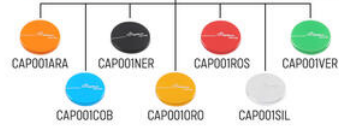

• Black € 33,43

• ISS120RANER **Aluminium Brake Lever Guard - Axle Base 148 mm / Anodized Guard end**

- ISS120RAORO
- ISS120RAROS
- ISS120RASIL
- ISS120RACOB
- ISS120RAVER
- ISS120RAARA