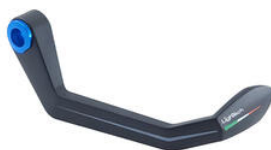

- Black
- Gold
- Red
- Cobalt
- Green
- Orange

€ 88,45

- CAP001NER **Caps for Handlebar Balancers and**
- CAP001ORO **Swing Arm Spools**

- CAP001ROS
- CAP001SIL
- CAP001COB
- CAP001VER
- CAP001ARA