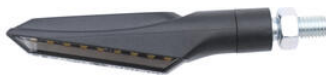

1. Black
2. € 64,42

1. ---
2. FRE937NER **turn signals + front white light (Homologated E... Led Turn Signals)**