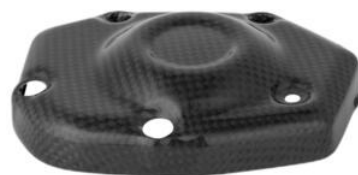

---

• CARK8010 **Carbon Front Mudguard**

• Glossy

€ 358,68

---

• CARK8018 **Carbon Pick Up Cover**

• Glossy

€ 117,12