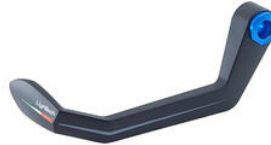

- ISS116LCNER **Clutch Lever Guard - Carbon -**
- ISS116LCORO **Wheelbase L=132 Mm**
- ISS116LCROS
- ISS116LCSIL
- ISS116LCCOB
- ISS116LCVER
- ISS116LCARA

- Black
- Gold
- Red
- Silver
- Cobalt
- Green
- Orange

€ 213,74

- ISS201LTNER **Clutch Lever Protection Assembly**
- ISS201LTORO
- ISS201LTROS
- ISS201LTCOB
- ISS201LTVER
- ISS201LTARA

- Black
- Gold
- Red
- Cobalt
- Green
- Orange

€ 88,45

- FFC05NER **Clutch/Brake Pump Reservoir Cover**
- FFC05ORO
- FFC05ROS
- FFC05SIL
- FFC05COB
- FFC05VER

- Black
- Gold
- Red
- Silver
- Cobalt
- Green

€ 29,77

- FBC06NER **Clutch/Brake Pump Reservoir Cover**
- FBC06ORO
- FBC06ROS
- FBC06SIL
- FBC06COB
- FBC06VER
- FBC06ARA

- Black
- Gold
- Red
- Silver
- Cobalt
- Green
- Orange

€ 31,11

- 1K1MNER **Engine Bolts Kit for Kawasaki**
- 1K1MORO
- 1K1MROS
- 1K1MSIL
- 1K1MCOB

- Black
- Gold
- Red
- Silver
- Cobalt

€ 108,82