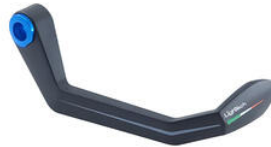

- ISS115RCORO
- ISS115RCROS
- ISS115RCSIL
- ISS115RCCOB
- ISS115RCVER
- ISS115RCARA

- Black
- Gold
- Red
- Silver
- Cobalt
- Green
- Orange

€ 213,74

- ISS200RTNER **Brake Lever Protection Assembly**

- ISS200RTORO
- ISS200RTOS
- ISS200RTCOS
- ISS200RTVER
- ISS200RTARA

- Black
- Gold
- Red
- Cobalt
- Green
- Orange

€ 88,45

- ISS200RT- **Bushing**
- 02NER

- ISS200RT-02ORO
- ISS200RT-02ROS
- ISS200RT-02SIL
- ISS200RT-02COB
- ISS200RT-02VER
- ISS200RT-02ARA

- Black
- Gold
- Red
- Silver
- Cobalt
- Green
- Orange