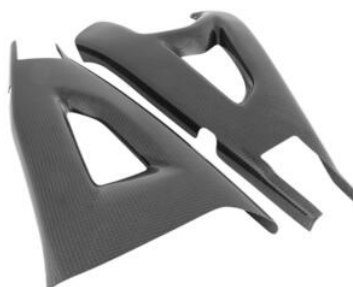

- Black
- Gold
- Red
- Silver
- Cobalt
- Green
- Orange

€ 15,37

- CARK9660 **Carbon Arm Protections (Pair) for**
- **Kawasaki**