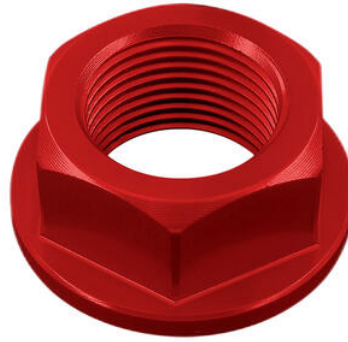

- D010NER
- D010ORO
- D010ROS
- D010SIL
- D010COB

**Special Nut20 X 1,50 Ergal for
Kawasaki, Aprilia, Suzuki, Yamaha**

- Black
- Gold
- Red
- Silver
- Cobalt

€ 26,11

- D003NER
- D003ORO
- D003ROS
- D003SIL
- D003COB

**Special Nut24 X 1,50 Ergal for
Honda, Kawasaki, Bmw, Yamaha**