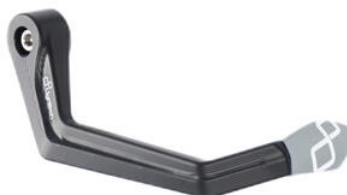

€ 46,12

- **Aluminium Brake Lever Guard - Axle**
- ISS120RANER **Base 148 mm / Anodized Guard end**
-
- ISS120RAORO
-
- ISS120RAROS
- ISS120RASIL
-
- ISS120RACOB
-
- ISS120RAVER
-
- ISS120RAARA

- Black
- Gold
- Red
- Silver
- Cobalt
- Green
- Orange

€ 148,11

- KTM304NER **Aluminium Handlebar Balancers**
- KTM304ROS **"300 Series" for Kawasaki, CF Moto**
- KTM304VER

- Black
- Red
- Green

€ 51,00

- **Aluminum Brake Lever Guard - Axle**
- ISS113RANER **Base 132 mm / Anodized Guard end**
-
- ISS113RAORO
-
- ISS113RAROS
- ISS113RASIL
-
- ISS113RACOB
-
- ISS113RAVER
-
- ISS113RAARA

- Black
- Gold
- Red
- Silver
- Cobalt
- Green
- Orange

€ 148,11

• **Aluminum Clutch Lever Guard - Axle**
ISS114LANER **Base 148 mm / Anodized Guard end**

- ISS114LAORO
- ISS114LAROS
- ISS114LASIL
- ISS114LACOB
- ISS114LAVER
- ISS114LAARA

- Black
- Gold
- Red
- Silver
- Cobalt
- Green
- Orange

€ 148,11

• **Aluminum Clutch Lever Guard - Axle**
ISS119LANER **Base 132 mm / Anodized Guard end**

- ISS119LAORO
- ISS119LAROS
- ISS119LASIL
- ISS119LACOB
- ISS119LAVER
- ISS119LAARA