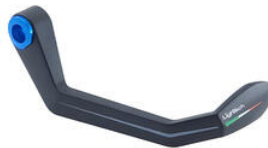

- Black
- Gold
- Red
- Silver
- Cobalt
- Green
- Orange

€ 148,11

• **Brake Lever Guard - Carbon-**
ISS115RCNER **Wheelbase L=132 Mm**

- ISS115RCORO
- ISS115RCROS
- ISS115RCSIL
- ISS115RCCOB
- ISS115RCVER
- ISS115RCARA

- Black
- Gold
- Red
- Silver
- Cobalt
- Green
- Orange

€ 213,74

• **Brake Lever Protection Assembly**

- ISS200RTNER
- ISS200RTORO
- ISS200RTROS
- ISS200RTCOB
- ISS200RTVER
- ISS200RTARA

- Black
- Gold
- Red
- Cobalt
- Green
- Orange