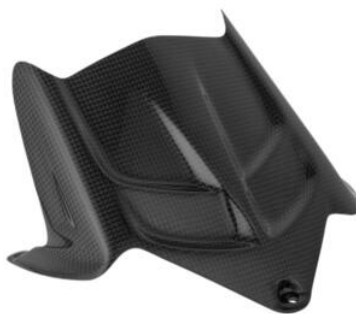

• TEKA005NER **Chain Adjusters**
• TEKA005ROS
• TEKA005VER

• Black
• Red
• Green

€ 290,36