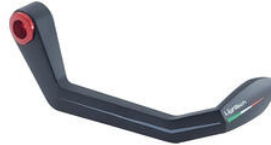

- ISS115RCORO
- ISS115RCROS
- ISS115RCSIL
- ISS115RCCOB
- ISS115RCVER
- ISS115RCARA

- Black
- Gold
- Red
- Silver
- Cobalt
- Green
- Orange

€ 213,74

- ISS200RTNER **Brake Lever Protection Assembly**

- ISS200RTORO
- ISS200RTROS
- ISS200RTCOTB
- ISS200RTVER
- ISS200RTARA

- Black
- Gold
- Red
- Cobalt
- Green
- Orange

€ 88,45

- CAP001NER **Cap for Handlebar Balancers and**
- **Swing Arm Spools**

- CAP001ORO
- CAP001ROS
- CAP001SIL
- CAP001COB
- CAP001VER
- CAP001ARA

- Black
- Gold
- Red
- Silver
- Cobalt
- Green
- Orange