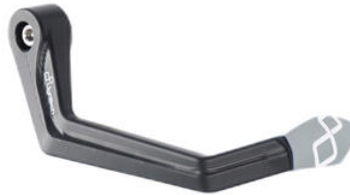

- Black
- Gold
- Red
- Silver
- Cobalt
- Green
- Orange

€ 148,11

- ISS114LANER **Aluminum Clutch Lever Guard - Axle**
- ISS114LAORO **Base 148 mm / Anodized Guard end**

- ISS114LAROS
- ISS114LASIL
- ISS114LACOB
- ISS114LAVER
- ISS114LAARA