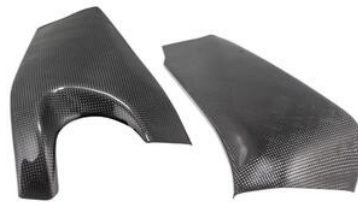

- Black
- Gold
- Red
- Silver
- Cobalt
- Green
- Orange

€ 15,37

- CARK9560 **Carbon Arm Protections (Pair)**

- Glossy

€ 308,66

- CARK9512 **Carbon Chain Cover**