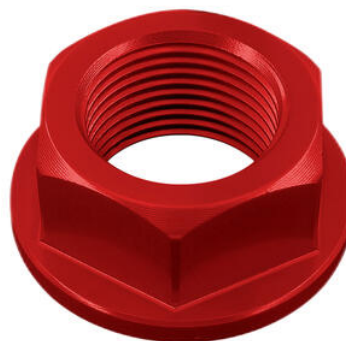

• D010NER
• D010ORO
• D010ROS
• D010SIL
• D010COB

Special Nut20 X 1,50 Ergal

• Black
• Gold
• Red
• Silver
• Cobalt

€ 26,11