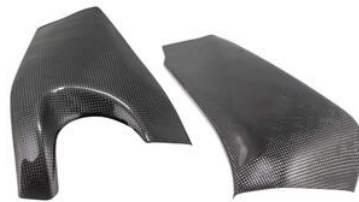

- Black
- Gold
- Red
- Silver
- Cobalt
- Green
- Orange

€ 15,37

- CARK9560 **Carbon Arm Protections (Pair)**

- Glossy

€ 308,66

- CARK9512 **Carbon Chain Cover**