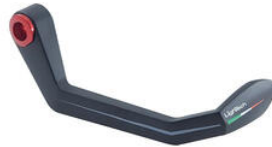

- ISS115RCORO
- ISS115RCROS
- ISS115RCSIL
- ISS115RCCOB
- ISS115RCVER
- ISS115RCARA

- Black
- Gold
- Red
- Silver
- Cobalt
- Green
- Orange

€ 213,74

- ISS200RTNER **Brake Lever Protection Assembly**

- ISS200RTORO
- ISS200RTROS
- ISS200RTCOTB
- ISS200RTVER
- ISS200RTARA

- Black
- Gold
- Red
- Cobalt
- Green
- Orange

€ 88,45

- CAP001NER **Cap for Handlebar Balancers and**
- **Swing Arm Spools**

- CAP001ORO
- CAP001ROS
- CAP001SIL
- CAP001COB
- CAP001VER
- CAP001ARA

- Black
- Gold
- Red
- Silver
- Cobalt
- Green
- Orange