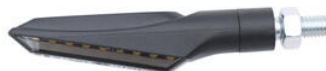

turn signals + front white light (Homologated E... Led Turn Signals)