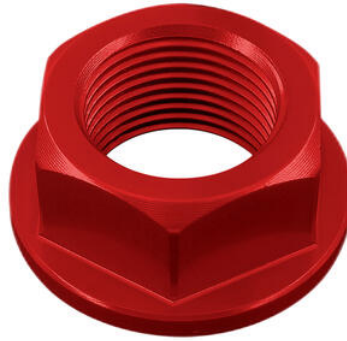

- Black

€ 10,98

-
- FRE925NER **Sequential Indicators (Pair Of Homologated E8 Led Turn Signals)**

- Black

€ 58,56

• FRE933NER **Sequential Indicators (Pair Of Homologated E8...Led Turn Signals)**

• Black

€ 63,44

• D010NER **Special Nut20 X 1,50 Ergal**
• D010ORO
• D010ROS
• D010SIL
• D010COB

• Black
• Gold
• Red
• Silver
• Cobalt

€ 26,11

• D003NER **Special Nut24 X 1,50 Ergal**
• D003ORO
• D003ROS
• D003SIL
• D003COB