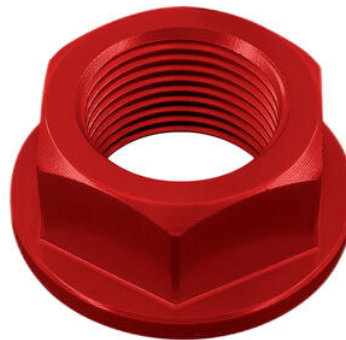

• FRE925NER **Sequential Indicators (Pair Of Homologated E8 Led Turn Signals)**

• Black

€ 58,56

• FRE933NER **Sequential Indicators (Pair Of Homologated E8...Led Turn Signals)**

• Black

€ 63,44

• STEKA213 **Shock-Absorbing Frame Sliders Kit for Kawasaki**

• Black

€ 122,98

• D010NER
• D010ORO
• D010ROS
• D010SIL
• D010COB

Special Nut20 X 1,50 Ergal for Kawasaki, Aprilia, Suzuki, Yamaha

• Black
• Gold
• Red
• Silver
• Cobalt

€ 26,11