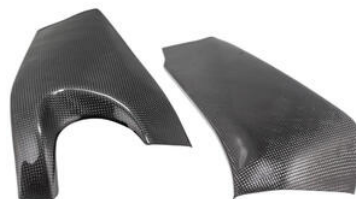

- Black
- Gold
- Red
- Silver
- Cobalt
- Green
- Orange

€ 15,37

- CAR9560 **Carbon Arm Protections (Pair) for**
- **Kawasaki**