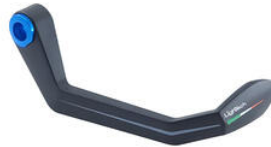

- Black
- Gold
- Red
- Cobalt
- Green
- Orange

€ 88,45

- ISS200RT- **Bushing**
- 02NER

- ISS200RT-02ORO
- ISS200RT-02ROS
- ISS200RT-02SIL
- ISS200RT-02COB
- ISS200RT-02VER
- ISS200RT-02ARA