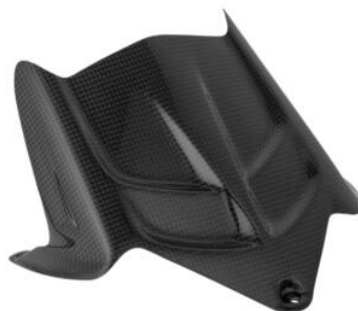

€ 302,56

---

• CARK9518 **Carbon Pick Up Cover for Kawasaki**

• Glossy

€ 146,40

---

• CARK9520 **Carbon Rear Mudguard for Kawasaki**

• Glossy