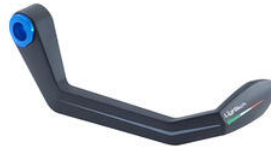

- Black
- Gold
- Red
- Cobalt
- Green
- Orange

€ 88,45

- ISS200RT- **Bushing**

- 02NER
- ISS200RT-02ORO
- ISS200RT-02ROS
- ISS200RT-02SIL
- ISS200RT-02COB
- ISS200RT-02VER
- ISS200RT-02ARA