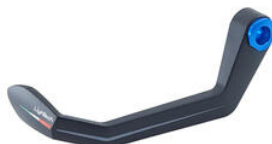

- Black
- Gold
- Red
- Cobalt
- Green
- Orange

€ 88,45

- FBC06NER **Clutch/Brake Pump Reservoir Cover**
- FBC06ORO
- FBC06ROS
- FBC06SIL
- FBC06COB
- FBC06VER
- FBC06ARA