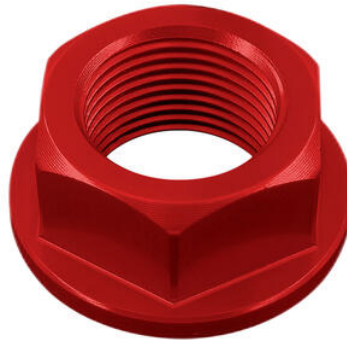

• D010NER
• D010ORO
• D010ROS
• D010SIL
• D010COB

Special Nut20 X 1,50 Ergal

• Black
• Gold
• Red
• Silver
• Cobalt

€ 26,11