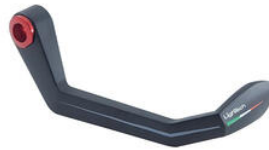

- Black
- Gold
- Red
- Cobalt
- Green
- Orange

€ 88,45

- CAP001NER **Cap for Handlebar Balancers and**
- **Swing Arm Spools**

- CAP001ORO
- CAP001ROS
- CAP001SIL
- CAP001COB
- CAP001VER
- CAP001ARA