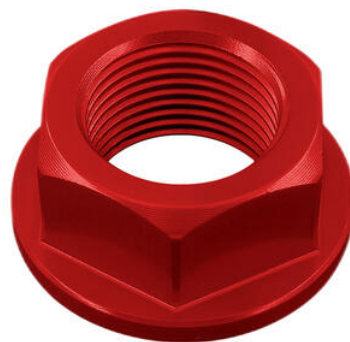

• FRE925NER **Sequential Indicators (Pair Of Homologated E8 Led Turn Signals)**

• Black

€ 58,56

• FRE933NER **Sequential Indicators (Pair Of Homologated E8...Led Turn Signals)**

• Black

€ 63,44

• STESU212 **Shock-Absorbing Frame Sliders Kit for Suzuki**

• Black

€ 104,80

• D010NER
• D010ORO
• D010ROS
• D010SIL
• D010COB

Special Nut20 X 1,50 Ergal for Kawasaki, Aprilia, Suzuki, Yamaha

• Black
• Gold
• Red
• Silver
• Cobalt

€ 26,11