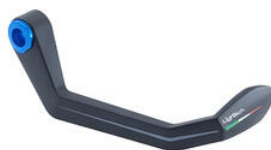

- Black
- Gold
- Red
- Cobalt
- Green
- Orange

€ 88,45

- CAP001NER **Caps for Handlebar Balancers and**
- **Swing Arm Spools**

• CAP001ORO

• CAP001ROS

• CAP001SIL

• CAP001COB

• CAP001VER

• CAP001ARA