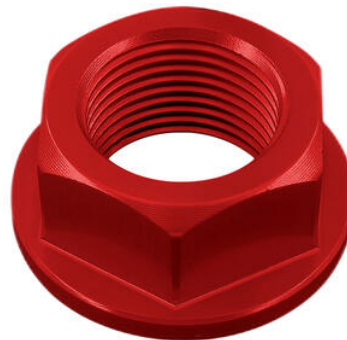

€ 69,78

• FTRSU003R R Version Rear Sets

• Black

€ 719,80

• OBT009NER Rear Support Bracket For Large/Small Fluid Reservoir

• Black

€ 10,98

• FRE925NER Sequential Indicators (Pair Of Homologated E8 Led Turn Signals)

• Black

€ 58,56

• FRE933NER Sequential Indicators (Pair Of Homologated E8...Led Turn Signals)

• Black

€ 63,44

• STESU212 Shock-Absorbing Frame Sliders Kit

• Black

€ 104,80

• D010NER
• D010ORO
• D010ROS
• D010SIL
• D010COB

Special Nut20 X 1,50 Ergal

• Black
• Gold
• Red
• Silver
• Cobalt

€ 26,11

• D001NER
• D001ORO
• D001ROS
• D001SIL
• D001COB

Special Nut25 X 1,50 Ergal

• Black
• Gold
• Red
• Silver
• Cobalt