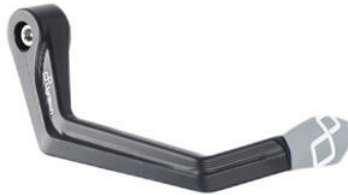

• Black
 • Gold
 • Red
 • Silver
 • Cobalt
 • Green
 • Orange

€ 48,92

• KTM400 **Aluminium /Metal Handlebar Balancers "400 Series"**

• Black

€ 37,70

• ISS120RANER **Aluminium Brake Lever Guard - Axle Base 148 mm / Anodized Guard end**
 • ISS120RAORO
 • ISS120RAROS
 • ISS120RASIL
 • ISS120RACOB
 • ISS120RAVER
 • ISS120RAARA

• Black
 • Gold
 • Red
 • Silver
 • Cobalt
 • Green
 • Orange

€ 148,11

- KTM300NER **Aluminium Handlebar Balancers**
- KTM300ORO **"300 Series"**
- KTM300ROS
- KTM300SIL
- KTM300COB
- KTM300VER
- KTM300ARA

- Black
- Gold
- Red
- Silver
- Cobalt
- Green
- Orange

€ 53,07

- ISS113RANER **Aluminum Brake Lever Guard - Axle**
- **Base 132 mm / Anodized Guard end**

- ISS113RAORO
- ISS113RAROS
- ISS113RASIL
- ISS113RACOB
- ISS113RAVER
- ISS113RAARA