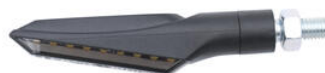

• FRE937NER turn signals + front white light (Homologated E... Led Turn Signals)

• Black

€ 53,68