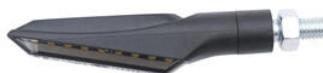

€ 29,28

• SCV004NER Swing Arm Spools M8 Cp
• SCV004ORO
• SCV004ROS
• SCV004SIL
• SCV004COB
• SCV004VER

• Black
• Gold
• Red
• Silver
• Cobalt
• Green

€ 28,06

• FRE934NER turn signals + front white light (Homologated E... Led Turn Signals)

• Black

€ 64,42

• FRE937NER turn signals + front white light (Homologated E... Led Turn Signals)

• Black

€ 53,68

- FRE935NER Turn signals + rear red light + stop light (Pair Of Homologated E... Led Turn Signals)