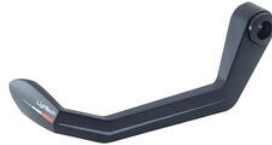

€ 88,45

- CAP001NER **Cap for Handlebar Balancers and**
- CAP001ORO **Swing Arm Spools**
- CAP001ROS
- CAP001SIL
- CAP001COB
- CAP001VER
- CAP001ARA

- Black
- Gold
- Red
- Silver
- Cobalt
- Green
- Orange

€ 15,37

- ISS116LCNER **Clutch Lever Guard - Carbon -**
- ISS116LCORO **Wheelbase L=132 Mm**
- ISS116LCROS
- ISS116LCSIL
- ISS116LCCOB
- ISS116LCVER
- ISS116LCARA

- Black
- Gold
- Red
- Silver
- Cobalt
- Green
- Orange

€ 213,74

- ISS201LTNER **Clutch Lever Protection Assembly**
- ISS201LTORO
- ISS201LTROS
- ISS201LTCOB
- ISS201LTVER
- ISS201LTARA

- Black
- Gold
- Red
- Cobalt
- Green
- Orange

€ 88,45

- FFC05NER **Clutch/Brake Pump Reservoir Cover**
- FFC05ORO
- FFC05ROS
- FFC05SIL
- FFC05COB
- FFC05VER