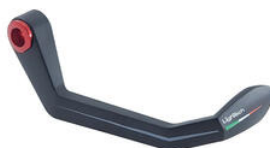

- Black
- Gold
- Red
- Cobalt
- Green
- Orange

€ 88,45

- CAP001NER **Cap for Handlebar Balancers and**
- **Swing Arm Spools**

- CAP001ORO
- CAP001ROS
- CAP001SIL
- CAP001COB
- CAP001VER
- CAP001ARA