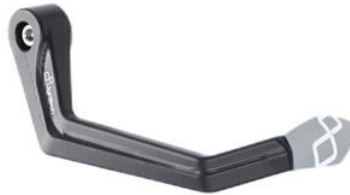

• Black
• Gold
• Red
• Silver
• Cobalt
• Green
• Orange

€ 46,12

• KTM411 **Aluminium /Metal Handlebar Balancers "400 Series"**

• Black

€ 33,43

• ISS120RANER **Aluminium Brake Lever Guard - Axle Base 148 mm / Anodized Guard end**
• ISS120RAORO
• ISS120RAROS
• ISS120RASIL
• ISS120RACOB
• ISS120RAVER
• ISS120RAARA

• Black
• Gold
• Red
• Silver
• Cobalt
• Green
• Orange

€ 148,11

- KTM311NER **Aluminium Handlebar Balancers**
- KTM311ORO **"300 Series"**
- KTM311ROS
- KTM311COB
- KTM311ARA

- Black
- Gold
- Red
- Cobalt
- Orange

€ 51,00

- ISS113RANER **Aluminum Brake Lever Guard - Axle**
- **Base 132 mm / Anodized Guard end**

- ISS113RAORO
- ISS113RAROS
- ISS113RASIL
- ISS113RACOB
- ISS113RAVER
- ISS113RAARA

- Black
- Gold
- Red
- Silver
- Cobalt
- Green
- Orange