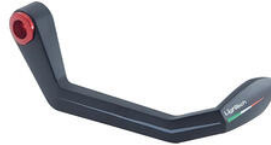

€ 148,11

- ISS115RCNER **Brake Lever Guard - Carbon-**
- **Wheelbase L=132 Mm**

- ISS115RCORO
- ISS115RCROS
- ISS115RCSIL
- ISS115RCCOB
- ISS115RCVER
- ISS115RCARA

- Black
- Gold
- Red
- Silver
- Cobalt
- Green
- Orange

€ 213,74

- ISS200RTNER **Brake Lever Protection Assembly**

- ISS200RTORO
- ISS200RTROS
- ISS200RTCOTB
- ISS200RTVER
- ISS200RTARA

- Black
- Gold
- Red
- Cobalt
- Green
- Orange

€ 88,45

- CAP001NER **Cap for Handlebar Balancers and**
- **Swing Arm Spools**