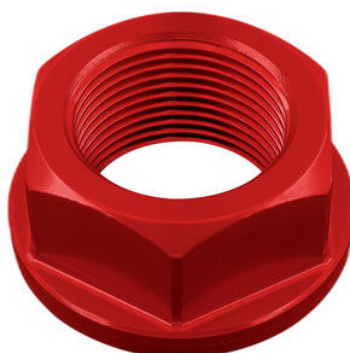

• OBT009NER Rear Support Bracket For Large/Small Fluid Reservoir

• Black

€ 10,98

• FRE925NER Sequential Indicators (Pair Of Homologated E8 Led Turn Signals)

• Black

€ 58,56

• FRE933NER Sequential Indicators (Pair Of Homologated E8...Led Turn Signals)

• Black

€ 63,44

• STEYA218 **Shock-Absorbing Frame Sliders Kit**

• Black

€ 104,80

• D003NER
• D003ORO
• D003ROS
• D003SIL
• D003COB

Special Nut24 X 1,50 Ergal

• Black
• Gold
• Red
• Silver
• Cobalt

€ 29,04

• OBT003NER **Support For OBT006/OBT007 Fluid Reservoir**

• Black

€ 29,28

• SCV003NER **Swing Arm Spools M6 Cp**
• SCV003ORO
• SCV003ROS
• SCV003SIL
• SCV003COB

• Black
• Gold
• Red
• Silver
• Cobalt