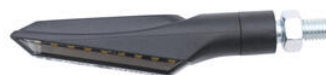

• Black  
• Gold  
• Red  
• Silver  
• Cobalt

€ 28,06

• FRE937NER **turn signals + front white light ( Homologated E... Led Turn Signals)**

• Black

€ 53,68

• FRE934NER **turn signals + front white light ( Homologated E... Led Turn Signals)**