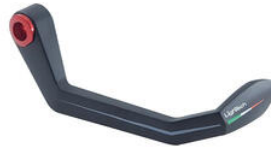

- Black
- Gold
- Red
- Cobalt
- Green
- Orange

€ 88,45

- CAP001NER **Cap for Handlebar Balancers and**
- **Swing Arm Spools**

- CAP001ORO
- CAP001ROS
- CAP001SIL
- CAP001COB
- CAP001VER
- CAP001ARA