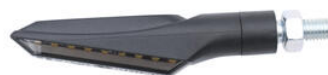

turn signals + front white light (Homologated E... Led Turn Signals)