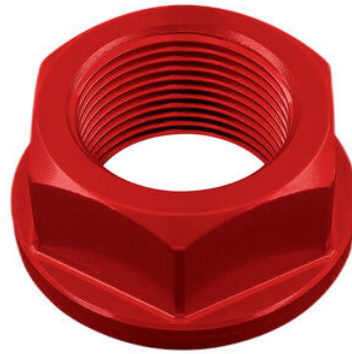

- D003NER
- D003ORO
- D003ROS
- D003SIL
- D003COB

Special Nut24 X 1,50 Ergal

- Black
- Gold
- Red
- Silver
- Cobalt

€ 29,04

- OBT003NER **Support For OBT006/OBT007 Fluid Reservoir**