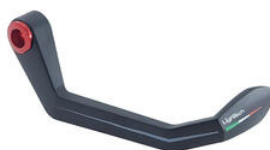

- Black
- Gold
- Red
- Cobalt
- Green
- Orange

€ 88,45