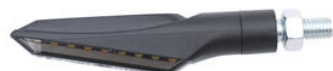

- Black

€ 64,42

- FRE937NER **turn signals + front white light (Homologated E... Led Turn Signals)**