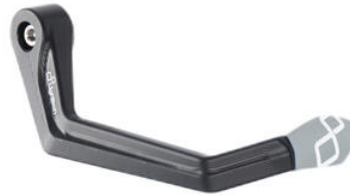

- Black

€ 138,23

---

- RSTE102NER **Aluminium Rings Kit**
- RSTE102ORO
- RSTE102ROS
- RSTE102SIL
- RSTE102COB
- RSTE102VER
- RSTE102ARA

- Black
- Gold
- Red
- Silver
- Cobalt
- Green
- Orange

€ 12,93

- ISS113RANER **Aluminum Brake Lever Guard - Axle**
- **Base 132 mm / Anodized Guard end**

- ISS113RAORO
- ISS113RAROS
- ISS113RASIL
- ISS113RACOB
- ISS113RAVER
- ISS113RAARA

- Black
- Gold
- Red
- Silver
- Cobalt
- Green
- Orange

€ 148,11

- ISS114LANER **Aluminum Clutch Lever Guard - Axle**
- **Base 148 mm / Anodized Guard end**