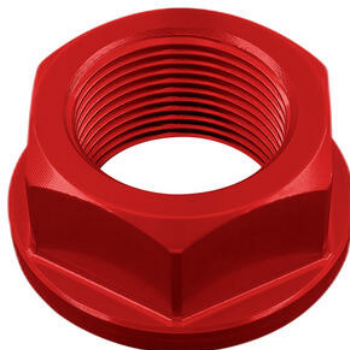

- Black
- Red
- Blue
- Green
- Orange
- White

€ 14,52

-
- STEYA213 **Shock-Absorbing Frame Sliders Kit**

- Black

€ 104,80

-
- RSF24 **Sliding Blocks For Rear Stand (Pair)**

- Black

€ 29,40

-
- D003NER **Special Nut24 X 1,50 Ergal**
 - D003ORO
 - D003ROS
 - D003SIL
 - D003COB

- Black
- Gold
- Red
- Silver
- Cobalt

€ 29,04

• RSS001

Stainless Steel Front Triple Tree Lift

• Natural

€ 344,04

• RSS005F