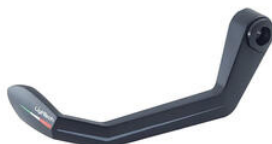

- Black
- Gold
- Red
- Cobalt
- Green
- Orange

€ 88,45

- CAP001NER **Caps for Handlebar Balancers and Swing Arm Spools**
- CAP001ORO
- CAP001ROS
- CAP001SIL
- CAP001COB
- CAP001VER
- CAP001ARA

- Black
- Gold
- Red
- Silver
- Cobalt
- Green
- Orange

€ 15,37

- TEYA003NER **Chain Adjusters for Yamaha**
- TEYA003ORO
- TEYA003ROS
- TEYA003COB

- Black
- Gold
- Red
- Cobalt

€ 290,36

- ISS201LTNER **Clutch Lever Protection Assembly**
- ISS201LTORO
- ISS201LTROS
- ISS201LTROB
- ISS201LTVER
- ISS201LTARA

- Black
- Gold
- Red
- Cobalt
- Green
- Orange

€ 88,45

- 5Y1MNER **Engine Bolts Kit for Yamaha**
- 5Y1MORO
- 5Y1MROS
- 5Y1MSIL
- 5Y1MCOB

- Black
- Gold
- Red
- Silver
- Cobalt

€ 92,11

- 5Y1CNER **Fairing Bolts Kit for Yamaha**
- 5Y1CORO
- 5Y1CROS
- 5Y1CSIL
- 5Y1CCOB