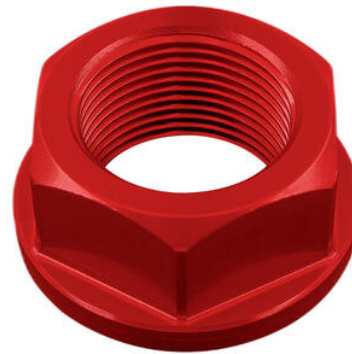

• STEYA213 **Shock-Absorbing Frame Sliders Kit for Yamaha**

• Black

€ 104,80

• D003NER
• D003ORO
• D003ROS
• D003SIL
• D003COB

Special Nut24 X 1,50 Ergal for Honda, Kawasaki, Bmw, Yamaha

• Black
• Gold
• Red
• Silver
• Cobalt

€ 29,04

• OBT003NER **Support For OBT006/OBT007 Fluid Reservoir**

• Black

€ 29,28