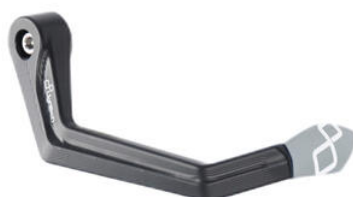

• **Aluminium Protection Clutch Cover**
ECPYA005NER **Right Side**

• Black

€ 210,94

• **Aluminium Protection Electric Cover**
ECPYA004NER **Left Side**

• Black

€ 195,57

• **Aluminium Protection Pick-Up**
ECPYA006NER **Cover Right Side**

• Black

€ 138,23

• ISS113RANER **Aluminum Brake Lever Guard - Axle**
• **Base 132 mm / Anodized Guard end**

- ISS113RAORO
- ISS113RAROS
- ISS113RASIL
- ISS113RACOB
- ISS113RAVER
- ISS113RAARA

- Black
- Gold
- Red
- Silver
- Cobalt
- Green
- Orange

€ 148,11