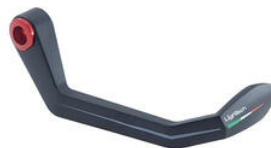

€ 148,11

- FBC23NER **Brake / clutch Pump Reservoir Cap**
- FBC23ORO
- FBC23ROS
- FBC23SIL
- FBC23COB
- FBC23VER

- Black
- Gold
- Red
- Silver
- Cobalt
- Green

€ 29,77

- ISS200RTNER **Brake Lever Protection Assembly**
- ISS200RTORO
- ISS200RTROS
- ISS200RTCOB
- ISS200RTVER
- ISS200RTARA

- Black
- Gold
- Red
- Cobalt
- Green
- Orange

€ 88,45

- CAP001NER **Cap for Handlebar Balancers and Swing Arm Spools**
- CAP001ORO
- CAP001ROS
- CAP001SIL
- CAP001COB
- CAP001VER
- CAP001ARA

- Black
- Gold
- Red
- Silver
- Cobalt
- Green
- Orange