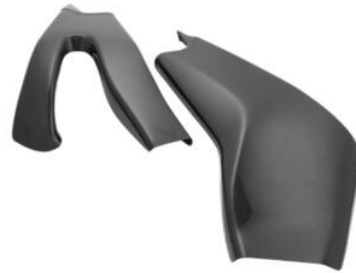

Cap for Handlebar Balancers and Swing Arm Spools

- Black
- Gold
- Red
- Silver
- Cobalt
- Green
- Orange

€ 15,37

-
- CARY9960
- Carbon Arm Protections (Pair)**

- Glossy

€ 323,30

-
- CARY9961
- Carbon Arm Protections (Pair)**