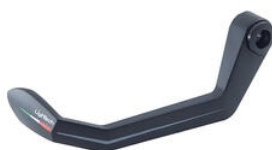

- TEYA008NER **Chain adjuster for Yamaha R6 (17)**
- TEYA008ROS **with rear brake caliper support (pair)**

- Black
- Red

€ 351,36

- TEYA006NER **Chain Adjusters**
- TEYA006ORO
- TEYA006ROS
- TEYA006COB

- Black
- Gold
- Red
- Cobalt

€ 290,36

- TEY608NER **Chain Adjusters**
- TEY608ROS

- Black
- Red

€ 225,70

- ISS116LCNER **Clutch Lever Guard - Carbon -**
- ISS116LCORO **Wheelbase L=132 Mm**
- ISS116LCROS
- ISS116LCSIL
- ISS116LCCOB
- ISS116LCVER
- ISS116LCARA

- Black
- Gold
- Red
- Silver
- Cobalt
- Green
- Orange

€ 213,74

- ISS201LTNER **Clutch Lever Protection Assembly**
- ISS201LTORO
- ISS201LTROS
- ISS201LTCOB
- ISS201LTVER
- ISS201LTARA

- Black
- Gold
- Red
- Cobalt
- Green
- Orange

€ 88,45