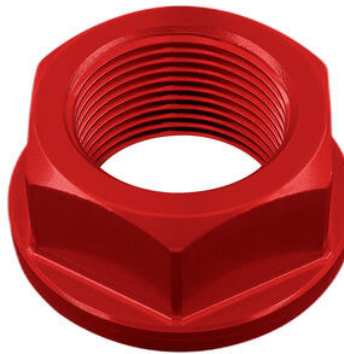

Special Nut22 X 1,50 Ergal

- Black
- Gold
- Red
- Silver
- Cobalt

€ 29,04

- D003NER
- D003ORO
- D003ROS
- D003SIL
- D003COB

Special Nut24 X 1,50 Ergal

- Black
- Gold
- Red
- Silver
- Cobalt

€ 29,04

- D014NER
- D014ORO
- D014ROS
- D014SIL
- D014COB

Special Nut28 X 1,00 Ergal

- Black
- Gold
- Red
- Silver
- Cobalt

€ 28,30

• RSS005F

Stainless Steel Rear Stand with Forks

• Natural

€ 250,10

• OBT003NER **Support For OBT006/OBT007 Fluid Reservoir**