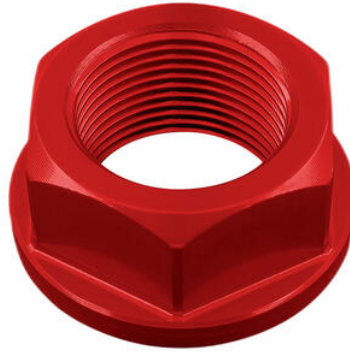

---

• FTRYA002R **R Version Rear Sets** • Black € 719,80

• OBT009NER **Rear Support Bracket For Large/Small Fluid Reservoir**

• Black

€ 10,98

• FRE925NER **Sequential Indicators (Pair Of Homologated E8 Led Turn Signals)**

• Black

€ 58,56

• STEYA204 **Shock-Absorbing Frame Sliders Kit**

• Black

€ 118,71

• D018NER  
• D018ORO  
• D018ROS  
• D018SIL  
• D018COB

**Special Nut22 X 1,50 Ergal**

• Black  
• Gold  
• Red  
• Silver  
• Cobalt

€ 29,04

- D003NER
- D003ORO
- D003ROS
- D003SIL
- D003COB

**Special Nut24 X 1,50 Ergal**

- Black
- Gold
- Red
- Silver
- Cobalt

€ 29,04

- D014NER
- D014ORO
- D014ROS
- D014SIL
- D014COB

**Special Nut28 X 1,00 Ergal**