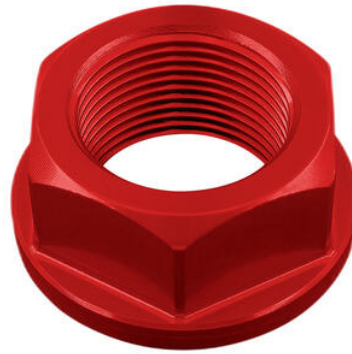

• FTRYA002R **R Version Rear Sets** • Black € 719,80

• OBT009NER **Rear Support Bracket For Large/Small Fluid Reservoir**

• Black

€ 10,98

• FRE925NER **Sequential Indicators (Pair Of Homologated E8 Led Turn Signals)**

• Black

€ 58,56

• STEYA204 **Shock-Absorbing Frame Sliders Kit**

• Black

€ 118,71

• D018NER
• D018ORO
• D018ROS
• D018SIL
• D018COB

Special Nut22 X 1,50 Ergal

• Black
• Gold
• Red
• Silver
• Cobalt

€ 29,04

- D003NER
- D003ORO
- D003ROS
- D003SIL
- D003COB

Special Nut24 X 1,50 Ergal

- Black
- Gold
- Red
- Silver
- Cobalt

€ 29,04

- D014NER
- D014ORO
- D014ROS
- D014SIL
- D014COB

Special Nut28 X 1,00 Ergal