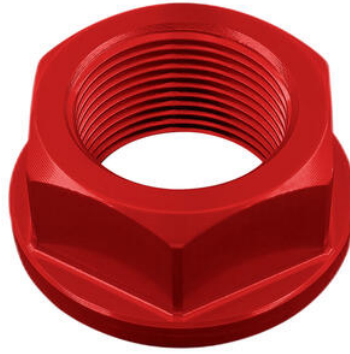

• FTRYA002R **R Version Rear Sets** • Black € 719,80

• OBT009NER **Rear Support Bracket For Large/Small Fluid Reservoir**

• Black

€ 10,98

• FRE925NER **Sequential Indicators (Pair Of Homologated E8 Led Turn Signals)**

• Black

€ 58,56

• STEYA204 **Shock-Absorbing Frame Sliders Kit**

• Black

€ 118,71

• D018NER
• D018ORO
• D018ROS
• D018SIL
• D018COB

Special Nut22 X 1,50 Ergal

• Black
• Gold
• Red
• Silver
• Cobalt

€ 29,04

- D003NER
- D003ORO
- D003ROS
- D003SIL
- D003COB

Special Nut24 X 1,50 Ergal

- Black
- Gold
- Red
- Silver
- Cobalt

€ 29,04

- D014NER
- D014ORO
- D014ROS
- D014SIL
- D014COB

Special Nut28 X 1,00 Ergal