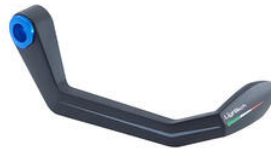

- Black
- Gold
- Red
- Cobalt
- Green
- Orange

€ 72,50

- ISS200RT- **Bushing**

- 02NER
- ISS200RT-02ORO
- ISS200RT-02ROS
- ISS200RT-02SIL
- ISS200RT-02COB
- ISS200RT-02VER
- ISS200RT-02ARA