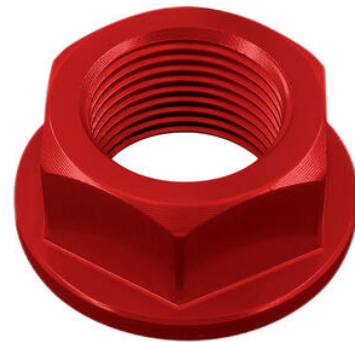

-
- FTRAP004R **R Version Rear Sets**

- Black

€ 600,00

-
- GPRAP002 **Radiator Guards Aprilia**

- Black

€ 100,00

-
- OBT009NER **Rear Support Bracket For Large/Small Fluid Reservoir**

- Black

€ 9,00

• FRE925NER **Sequential Indicators (Pair Of Homologated E8 Led Turn Signals)**

• Black

€ 48,00

• FRE933NER **Sequential Indicators (Pair Of Homologated E8...Led Turn Signals)**

• Black

€ 52,00

• D010NER
• D010ORO
• D010ROS
• D010SIL
• D010COB

Special Nut20 X 1,50 Ergal

• Black
• Gold
• Red
• Silver
• Cobalt

€ 21,40

• D001NER
• D001ORO
• D001ROS
• D001SIL
• D001COB

Special Nut25 X 1,50 Ergal

• Black
• Gold
• Red
• Silver
• Cobalt

€ 21,40

• TCAAP004B **Steering Block for Aprilia Plate**
TCAAP003/TCAAP004