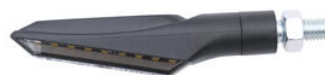

• Black
• Gold
• Red
• Silver
• Cobalt
• Green

€ 26,00

• FRE937NER **turn signals + front white light (Homologated E... Led Turn Signals)**

• Black

€ 44,00

• FRE934NER **turn signals + front white light (Homologated E... Led Turn Signals)**