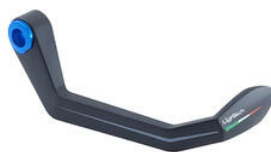

• ISS115RCARA

- Black
- Gold
- Red
- Silver
- Cobalt
- Green
- Orange

€ 175,20

- ISS200RTNER **Brake Lever Protection Assembly**

ISS200RTORO

• ISS200RTROS

• ISS200RTC OB

• ISS200RTVER

• ISS200RTARA

- Black
- Gold
- Red
- Cobalt
- Green
- Orange

€ 72,50

- CAP001NER **Caps for Handlebar Balancers and**
- CAP001ORO **Swing Arm Spools**

• CAP001ROS

• CAP001SIL

• CAP001COB

• CAP001VER